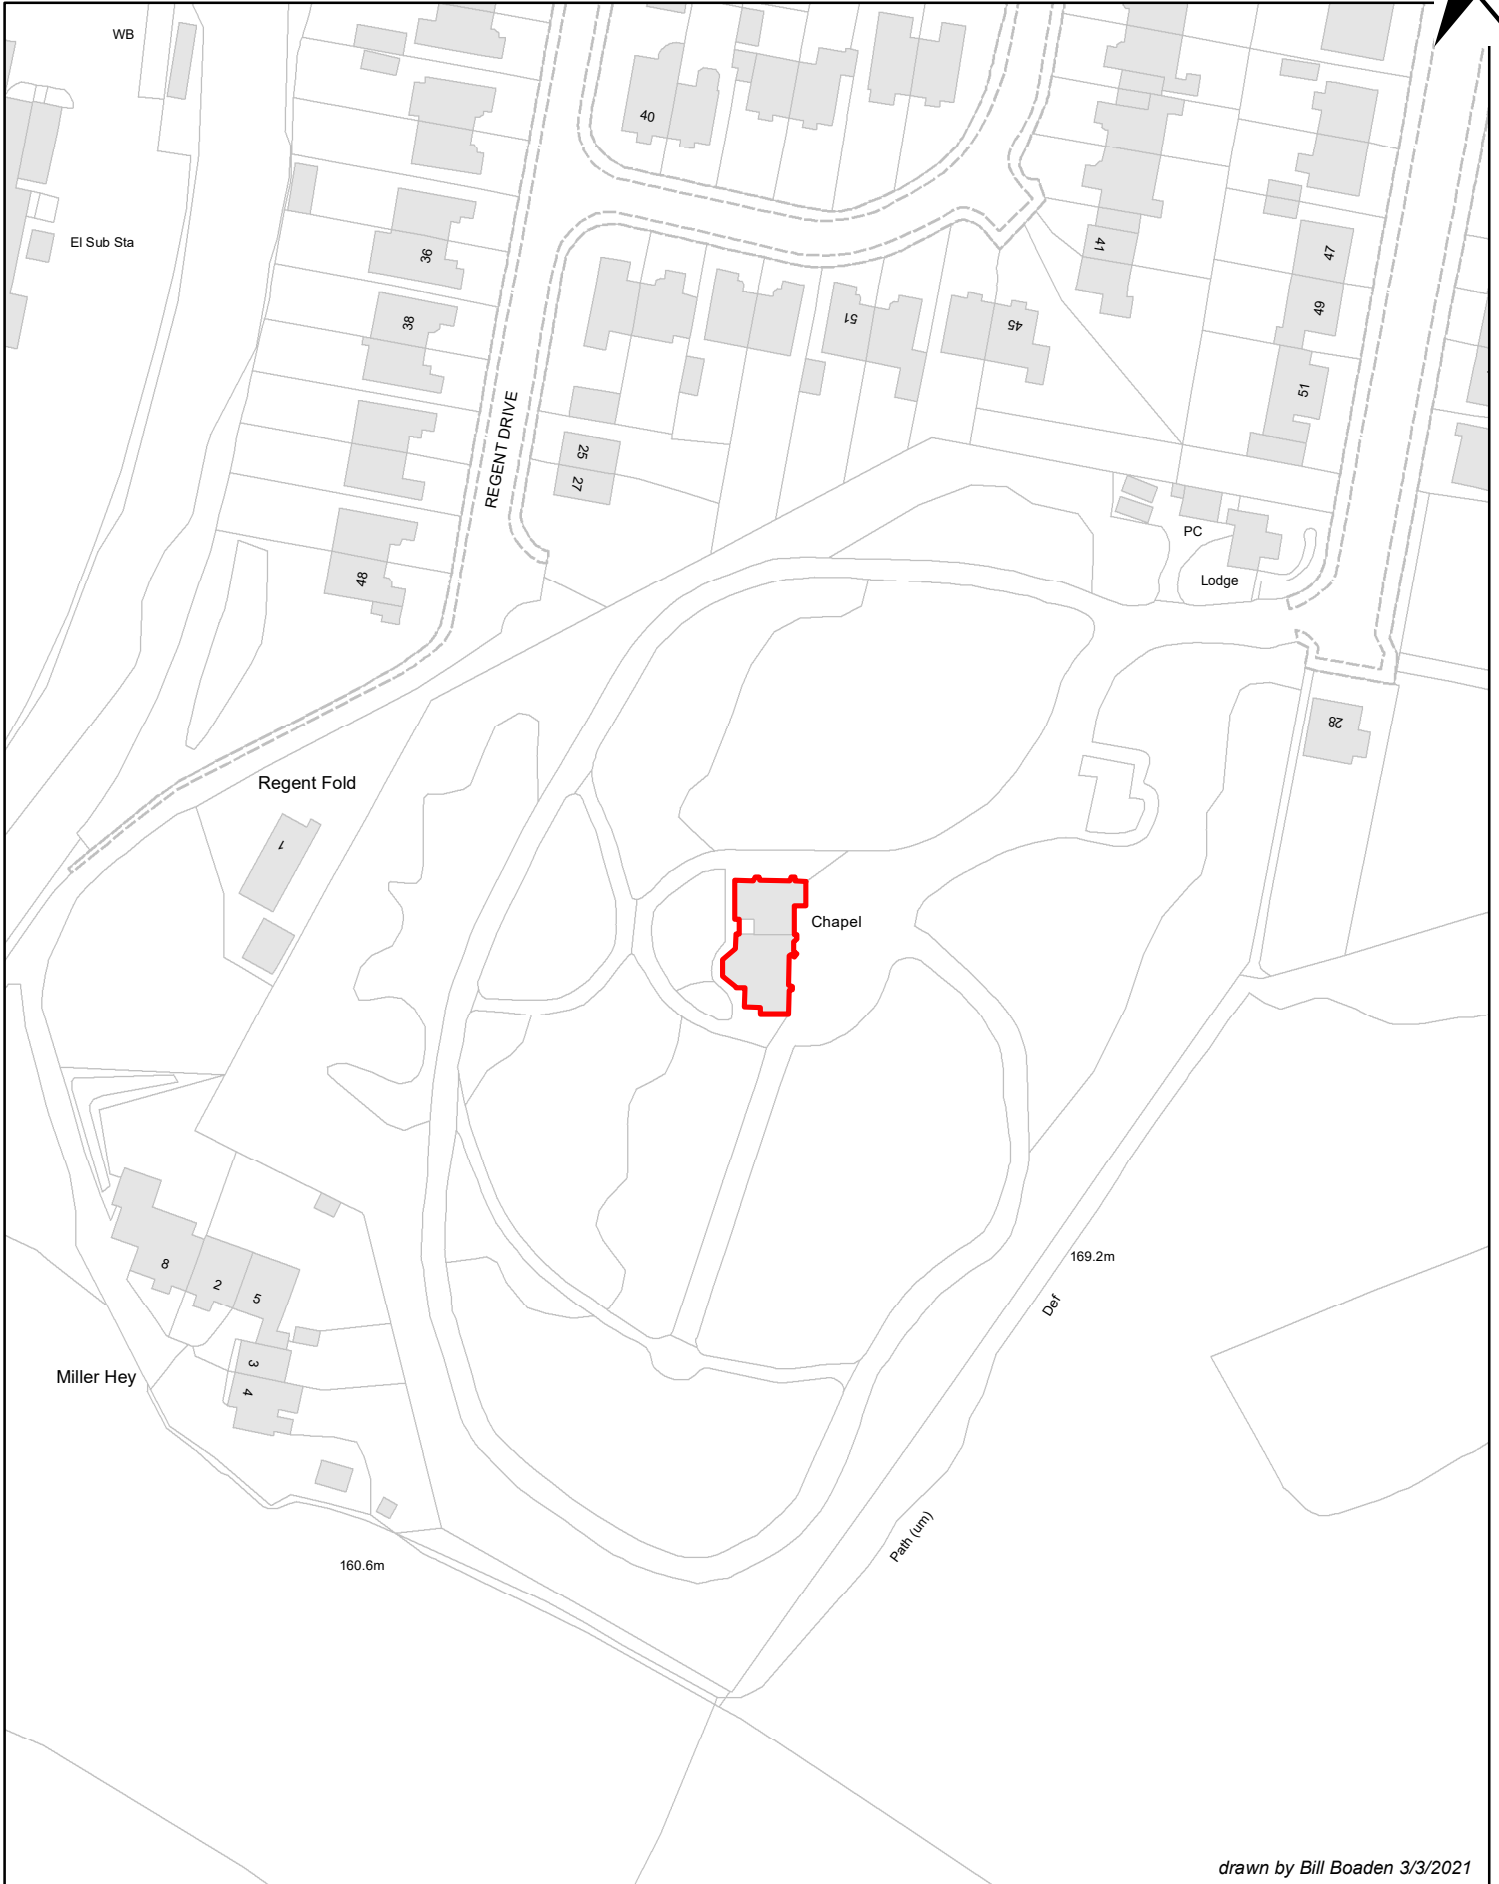

Cemetery Chapel Mossley

Area: 214 sq metres

drawn by Bill Boaden 3/3/2021

1:1,250

© Crown copyright and database rights 2021
Ordnance Survey 100022697

SD9701SE

Estates
PO Box 317
Ashton-under-Lyne
OL6 0GS